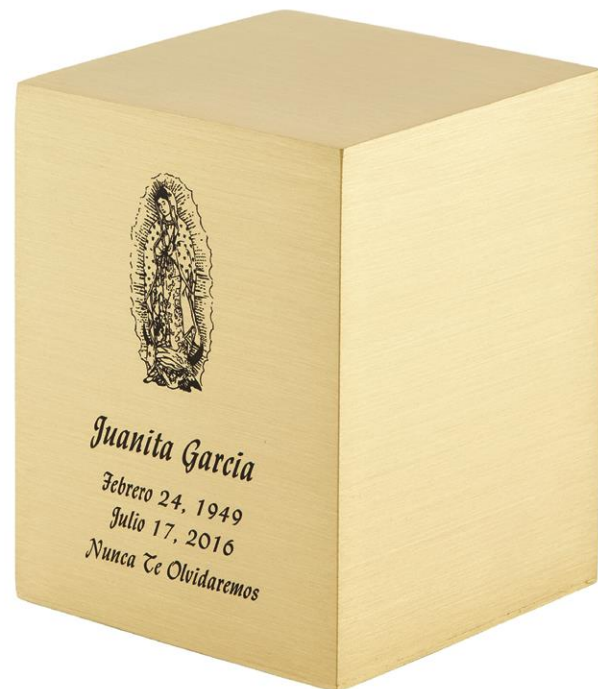

N
B

\$ 430

Z311
CLASSIC
7 5/8" H x 5 5/8" W x 5 5/8" D
FABRICATED BRONZE
Volume: 210ci
Access: Bottom
*(left shown w/ optional
Wreath Appliqué Z333040*
*(left shown w/ optional
engraving*

N
B

Z385
SOLITUDE
8" H x 5 1/2" W x 5 3/4" D
FABRICATED BRONZE
Volume: 208ci
Access: Bottom
*shown w/ optional
Crucifix appliqué 71007451*