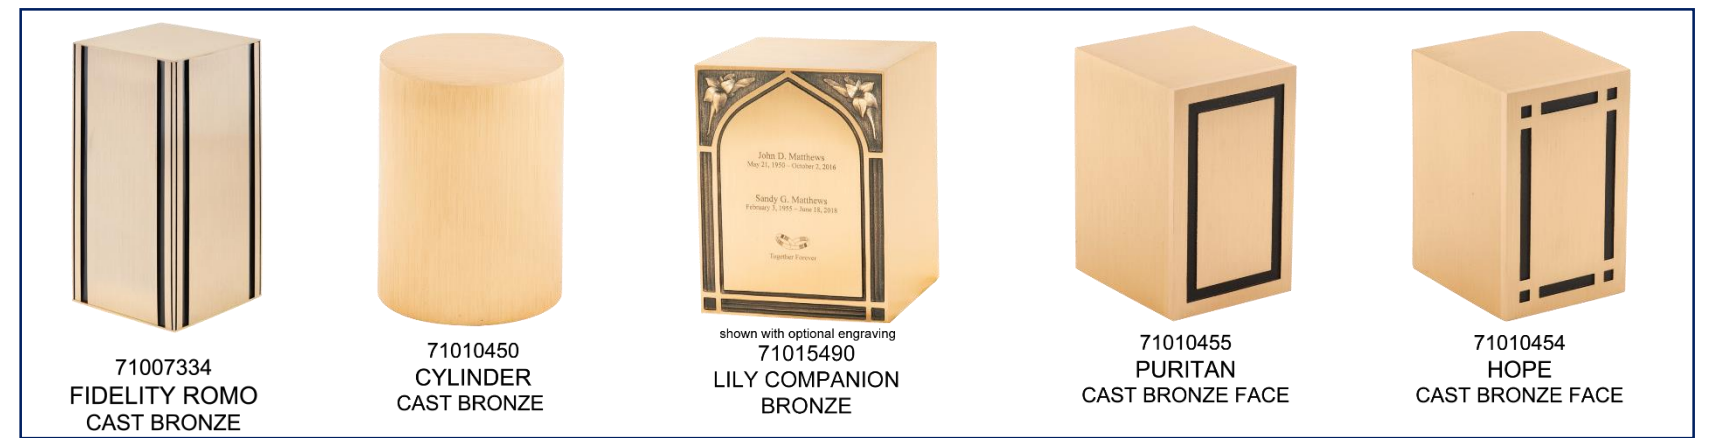

71010496
BAILEY BURLWOOD
WOOD VENEER

71064878
CEYLON
WOOD VENEER

MILITARY

NATURAL STONE

<p>71010468 TIGER EYE ROUND SOLID MARBLE</p>	<p>SHOWN W/ OPTIONAL SILVER CHARM 71010459 71009010 / 71064890 KS FOREST HAZE SOLID MARBLE</p>	<p>71008993 / 71064889 KS GLADE MIST SOLID MARBLE</p>	<p>3TB400 / 3TB400K MALLORCA MARBLE & JADE</p>	<p>shown with optional engraving 3TB450 / 3TB450K JAVA BLACK MARBLE & JADE</p>	<p>71010466 DYNASTY JADE MARBLE & JADE</p>	<p>3TB500 / 3TB500K BENGAL MARBLE & JADE</p>