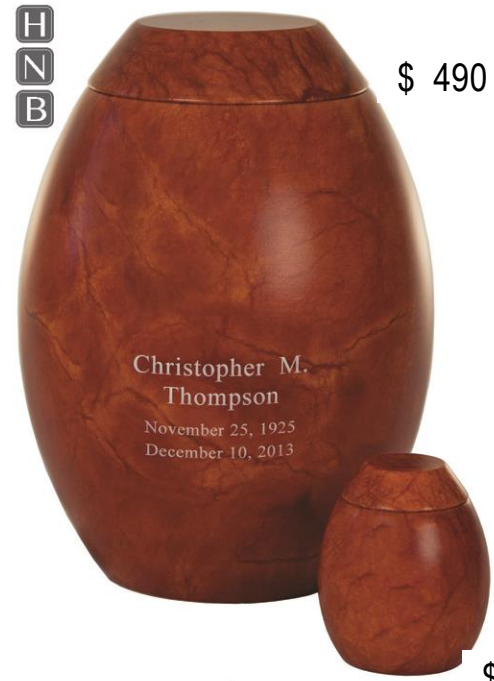

alabaster urns

Alabaster is a natural stone known for its special color, texture, streaks and translucent properties. Resembling marble, but softer in texture, alabaster can easily be worked into various shapes. Once considered to be a semi-precious stone, fine grained alabaster has been used for centuries for statuary, carvings and other ornaments. Made in Spain.

3AAM1 MADRID $ 490
10 1/2" H x 7 1/2" Dia.
Volume: 230ci
Access: Top
*shown w/ optional engraving
shown w/ times new roman font*

3AAMKS MADRID KEEPSAKE $ 120
3 1/2" H x 3 1/8" Dia.
Volume: 6ci
Access: Top