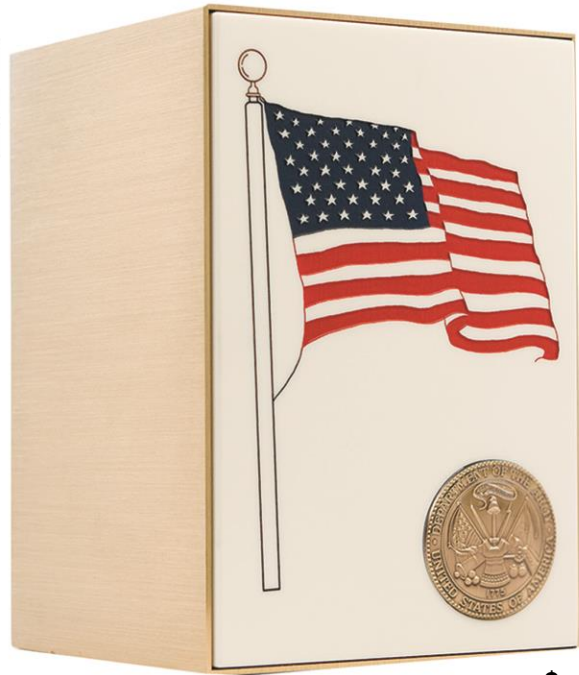

H
N
B

$ 1,040

3BFP
FLAG PANEL BRONZE

8" H x 5 1/2" W x 6" D

Volume: 208ci

Access: Back

includes branch of service emblem

top only

Please specify branch of service emblem; included with urn

- 3DWEMB-AR Army
- 3DWEMB-MA Marine
- 3DWEMB-NA Navy
- 3DWEMB-CG Coast Guard
- 3DWEMB-AF Air Force

H
N
B