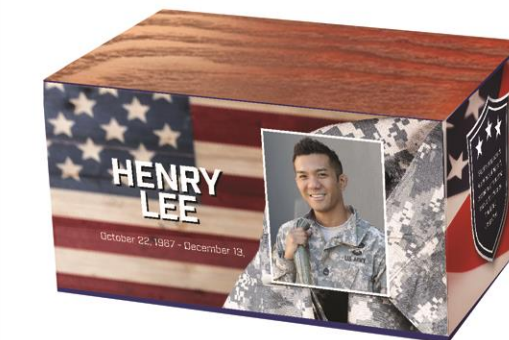

Frames - Blue

Cottage

Skiing

Golf

Military

To view the dozens of available themes and to configure your personalized urn, visit the Matthews Aurora™ Solution Center (password required) or request a Personal Expressions™ Urn Brochure.