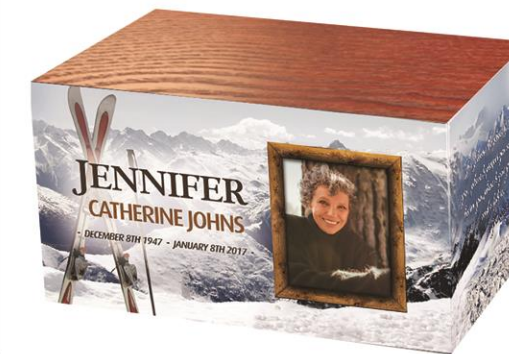

$350
Each

Skiing

To view the dozens of available themes and to configure your personalized urn, visit the Matthews Aurora™ Solution Center (password required) or request a Personal Expressions™ Urn Brochure.

To view the dozens of available themes and to configure your personalized urn, visit the Matthews Aurora™ Solution Center (password required) or request a Personal Expressions™ Urn Brochure.