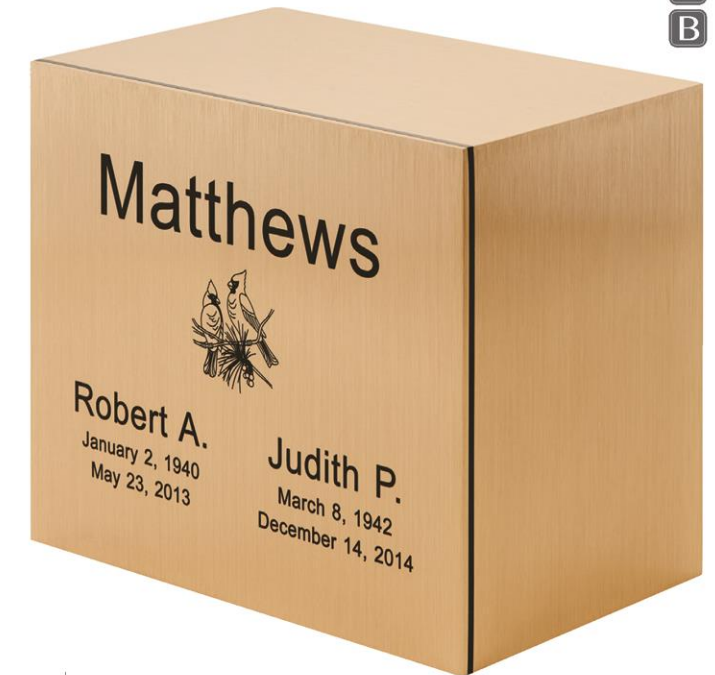

N
B

$ 980

Z389
TOGETHER
COMPANION
8" H x 9 1/2" W x 6 1/8" D
FABRICATED BRONZE
Volume: 420ci
Access: Bottom
shown w/ optional engraving - shown w/ arial font