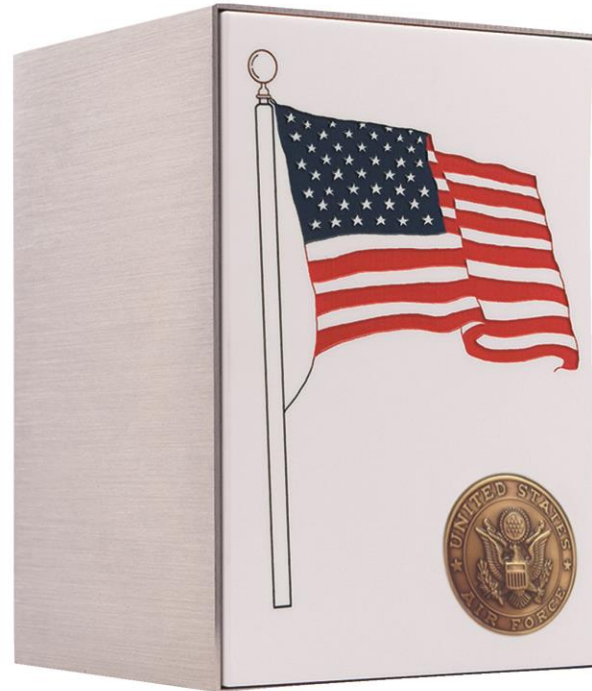

H
N
B

\$ 1,040

3SFP
FLAG PANEL STAINLESS STEEL

8" H x 5 1/2" W x 6" D

Volume: 208ci

Access: Back

includes branch of service emblem

top only