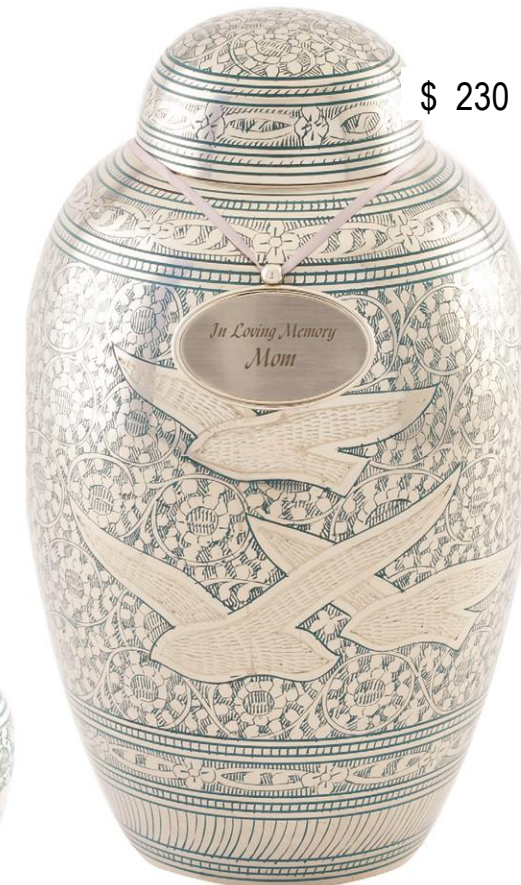

\$ 95

\$ 140

71009854
BRUSHED PEWTER LARGE
10 1/2" H x 6" Dia.
BRASS
Volume: 200ci
Access: Top

71009859
BRUSHED PEWTER MEDIUM
6 1/2" H x 4" Dia.
BRASS
Volume: 25ci
Access: Top

71009858
BRUSHED PEWTER KEEPSAKE
3" H x 1 3/4" Dia.
BRASS
Volume: 3ci
Access: Top

71007590
IN FLIGHT LARGE
10 1/2" H x 6" Dia.
BRASS
Volume: 200ci
Access: Top
shown w/ optional charm 71010459
shown w/ lydian font

71007612
IN FLIGHT MEDIUM
5 3/4" H x 4 3/4" Dia.
BRASS
Volume: 25ci
Access: Top

71007613
IN FLIGHT KEEPSAKE
3" H x 1 3/4" Dia.
BRASS
Volume: 3ci
Access: Top

\$ 95

\$ 230

H
N
B
S

\$ 140

H
N
B
S

\$ 240

71009855
MOTHER OF PEARL LARGE
8 1/2" H x 7" Dia.
BRASS
Volume: 200ci
Access: Top
*shown w/ optional charm 71010460
shown w/ lydian font*