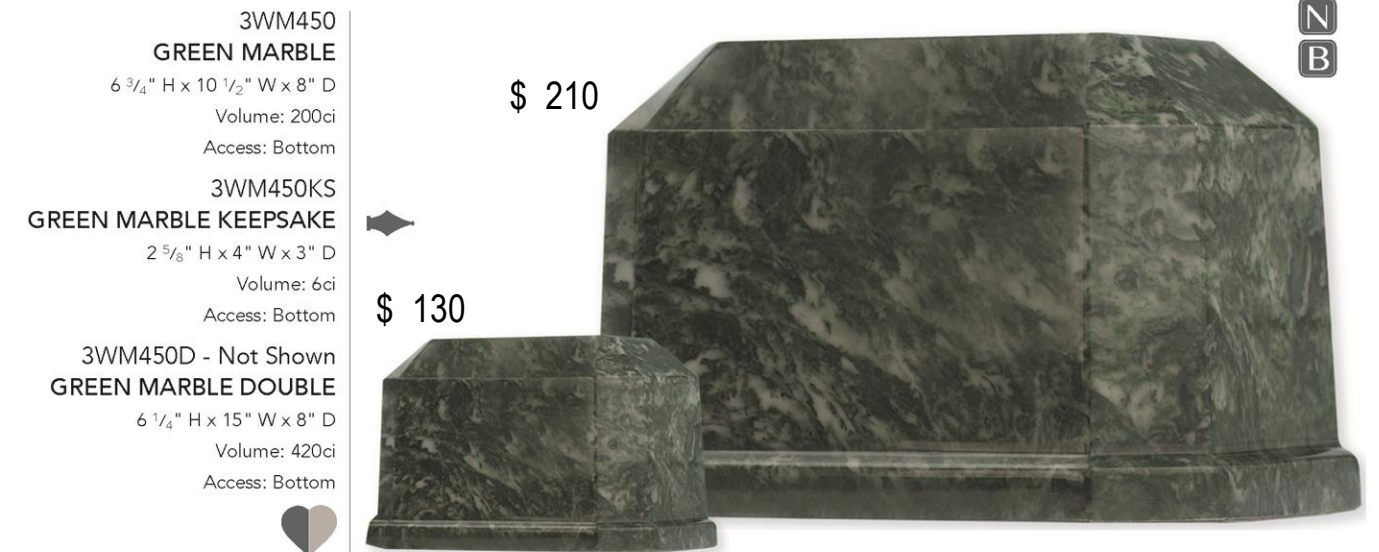

$ 210

$ 130

3WM450
GREEN MARBLE
6 3/4" H x 10 1/2" W x 8" D
Volume: 200ci
Access: Bottom

3WM450KS
GREEN MARBLE KEEPSAKE
2 5/8" H x 4" W x 3" D
Volume: 6ci
Access: Bottom

3WM450D - Not Shown
GREEN MARBLE DOUBLE
6 1/4" H x 15" W x 8" D
Volume: 420ci
Access: Bottom