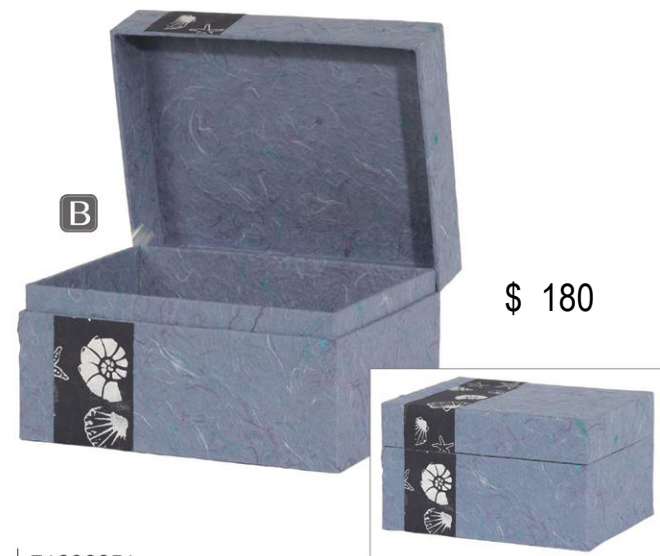

$ 180

71209951
SEASHELLS CHEST EARTHURN®
5" H x 8 3/4" W x 6 3/4" D
Volume: 200ci
Access: Top
this urn will biodegrade when placed into the earth
A Matthews Exclusive Design