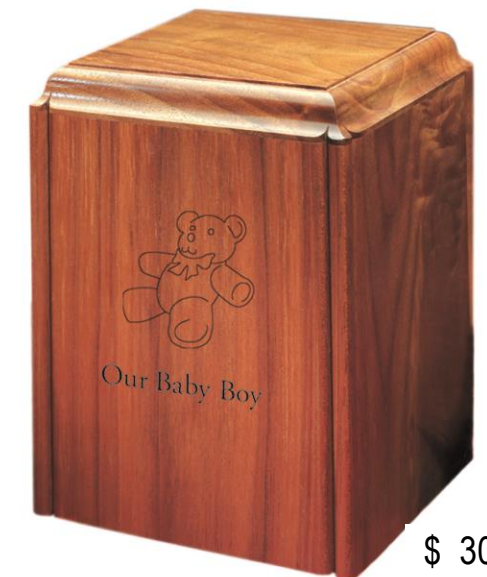

$ 300

3WW500
SPIRIT
6 1/4" H x 4 5/8" W x 4 5/8" D
SOLID WALNUT
Volume: 90ci
Access: Bottom
shown w/ optional Teddy Bear and message engraving
shown w/ times new roman font