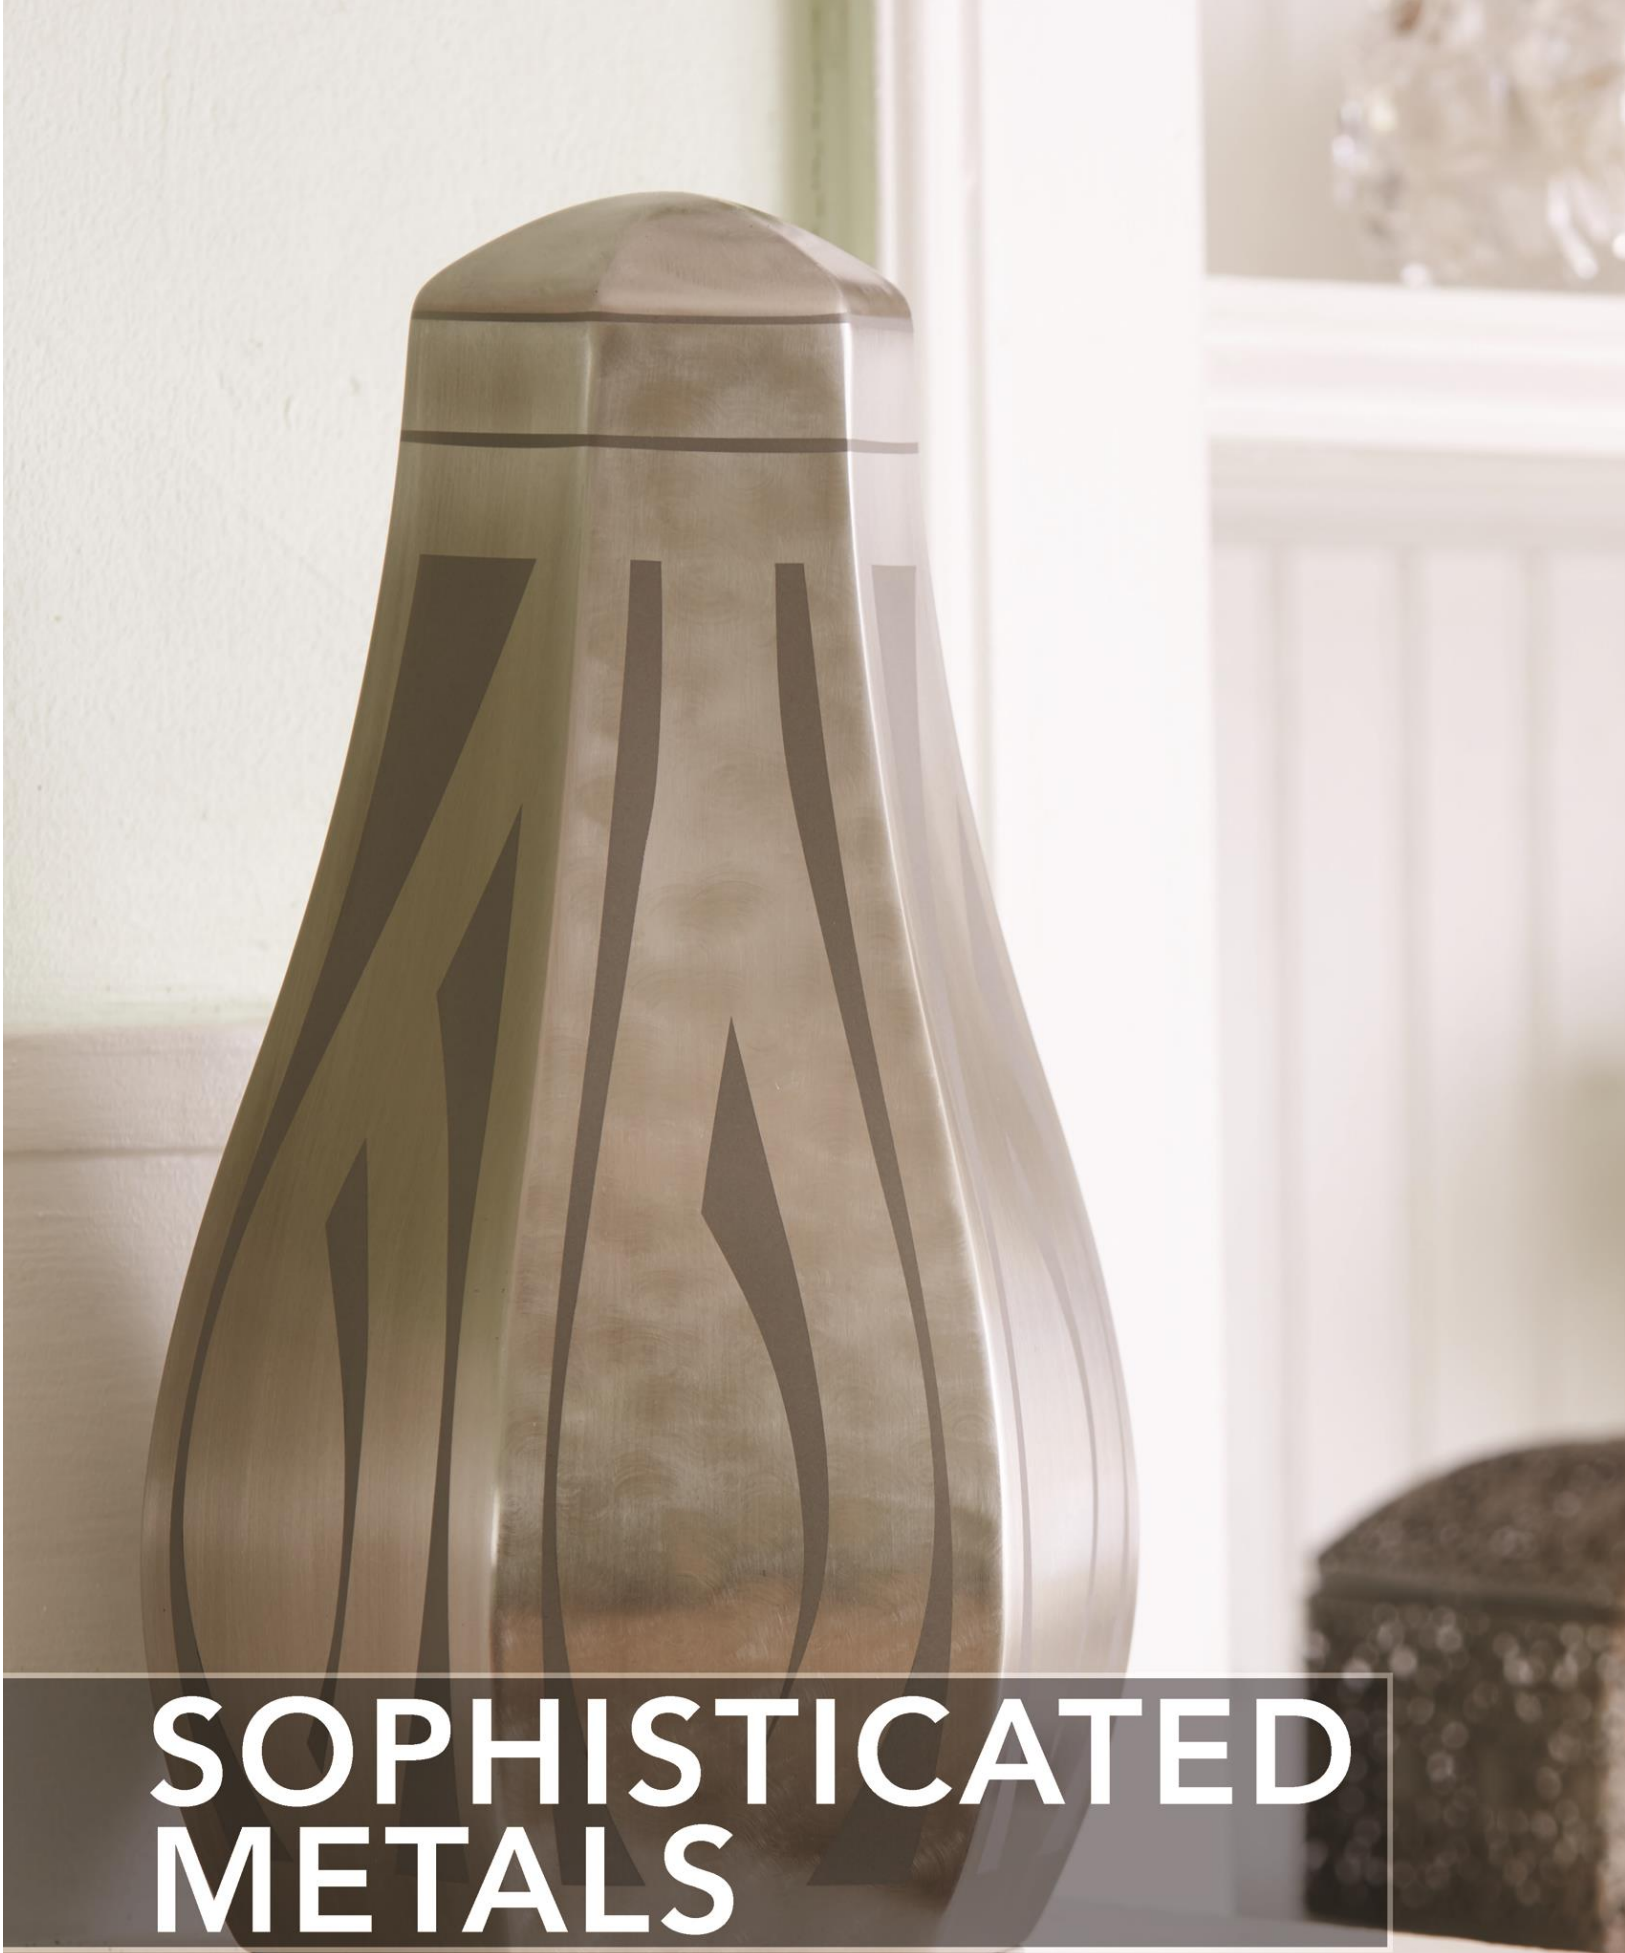

SOPHISTICATED METALS

sophisticated metals
stainless steel & pewter

H
N

\$ 2,530

**3RP600
IN PEACE**
11 3/4" H x 6 1/2" Dia.
Volume: 195ci
Access: Bottom

handcrafted stainless steel
hexagonal shape with
geometric design on
each face